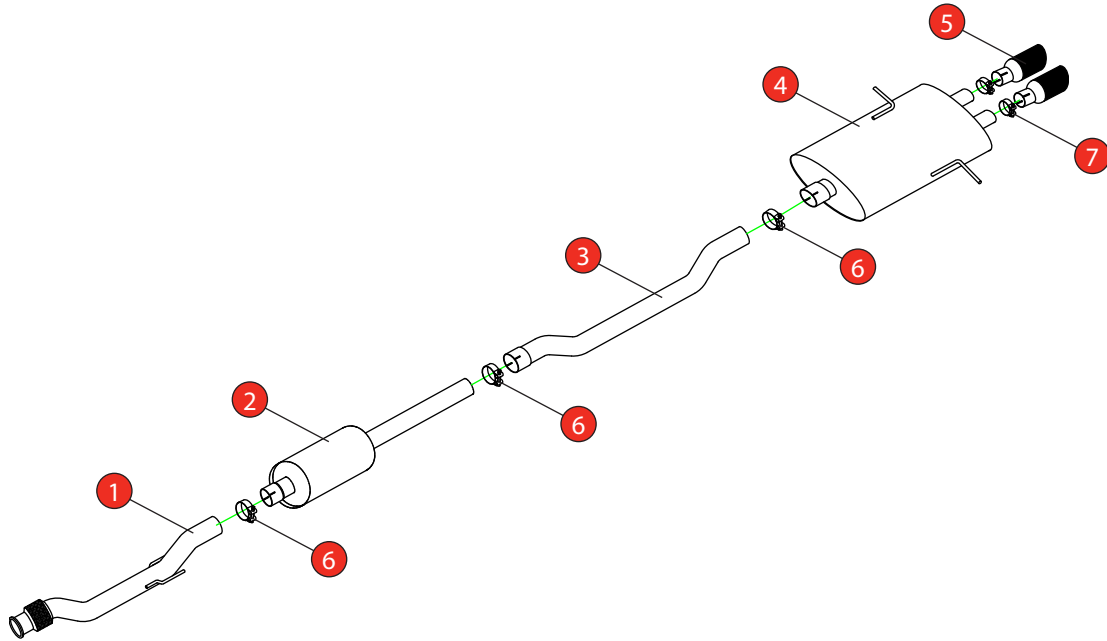

Car	Mini Cooper S R56 / R57 / R58 / R59	Part No.	SMN011MC
Year	2007-2014	Fit Kits	165FK
Notes	Where not supplied use original fittings	Features	Pipe Diameter:- 70mm

Estimated Fitting Time: 1 Hour

NO.	PART NO.	DESCRIPTION	QTY
1	672BM	Front Flex Pipe	1
2	673BM	Resonated Centre Section	1
3	675BM	Link Pipe	1
4	676BM	Rear Silencer	1
5	Z023.10101	Black Ceramic Coated Monaco Trim	2
Fit Kit			
6	Z016.10063	72mm H/D Clamp	3
7	Z016.10064	63-68mm H/D Clamp	2

E-MARK	N/A
DATE	02/06/21
ISSUE	01
AUTHORISED	M.Ydlibi

NOTE: ENSURE SCORPION SYSTEM IS CLEAR OF MOVING PARTS AND ALL ORIGINAL FUNCTIONS WORK CORRECTLY.

STAY CONNECTED TO RED POWER.